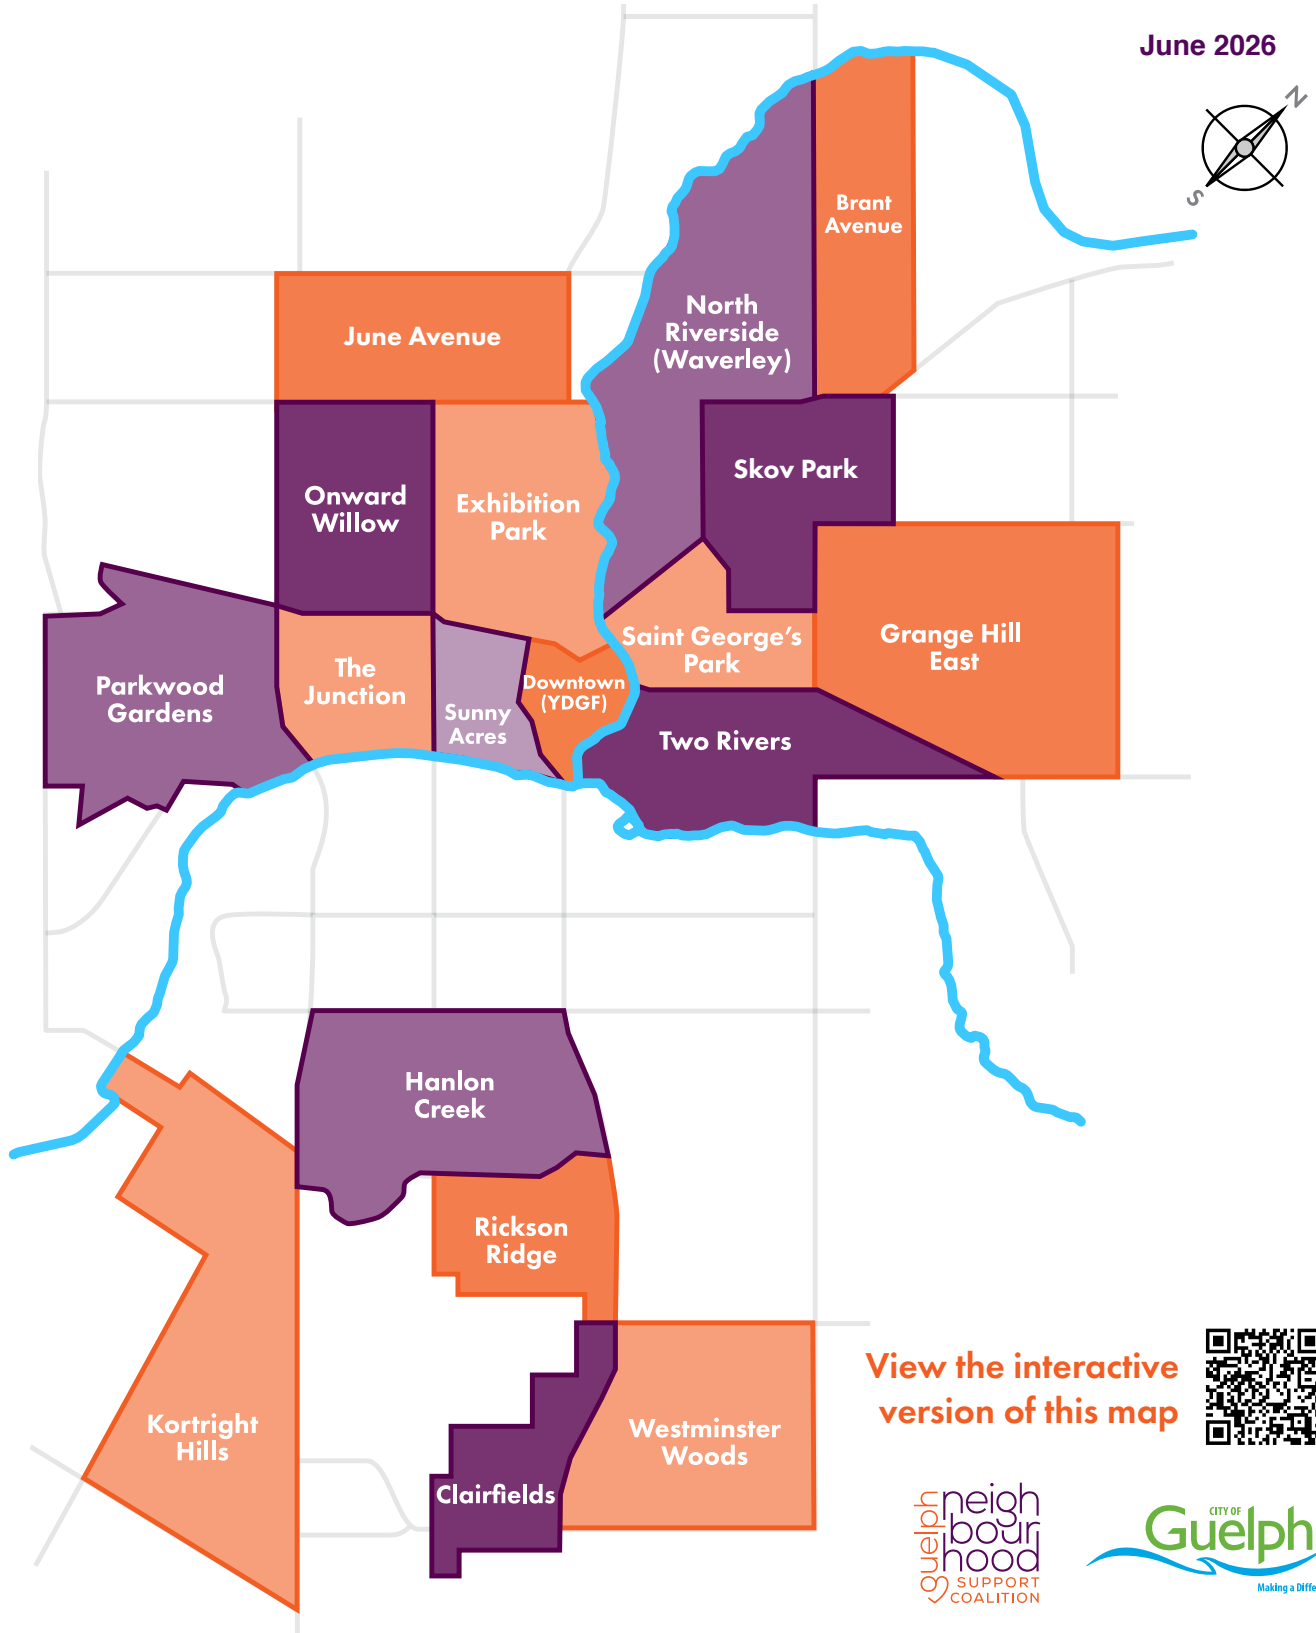

The 18 Neighbourhood Group Members of the Guelph Neighbourhood Support Coalition

June 2026

View the interactive version of this map

guelph
neighbourhood
SUPPORT
COALITION

CITY OF
Guelph
Making a Difference

This visual shows the 18 Neighbourhood Groups — established and emerging — on the ancestral and treaty lands of the Mississaugas of the Credit, and the traditional territory of the Anishinaabeg, Haudenosaunee, and Wendat peoples. Flowing through these lands two rivers, now known as the Speed and Eramosa rivers, have nourished life here for generations. The Coalition acknowledges the enduring presence of First Nations, Inuit, and Métis peoples, and honours their ongoing relationships with this unceded land since time immemorial. We are dedicated to nurturing community and connection here for belonging and wellbeing.